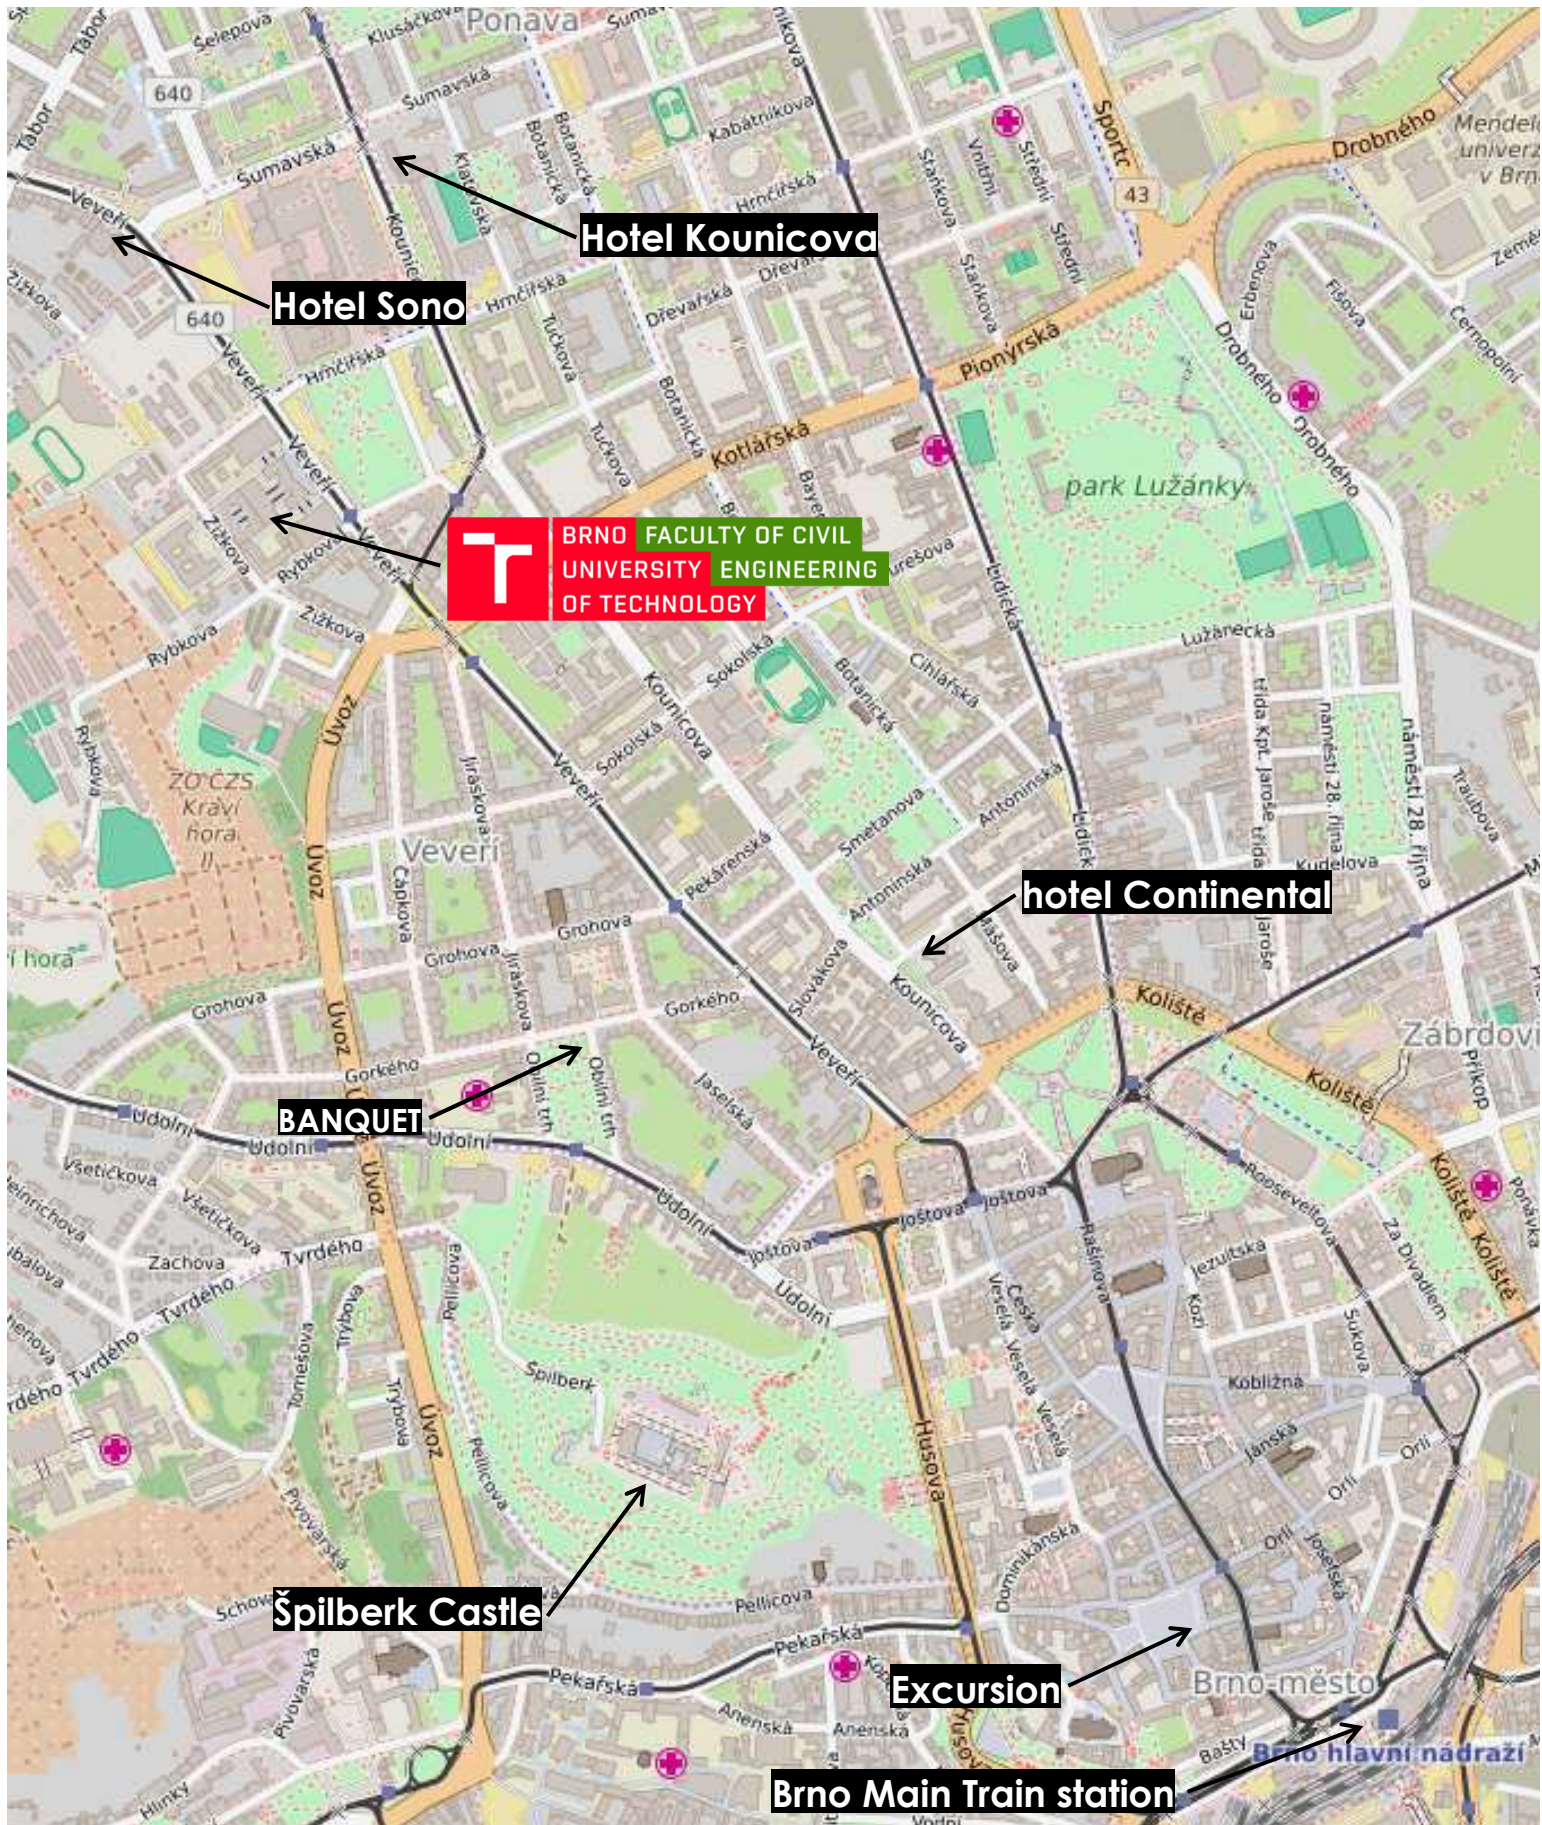

INTERNATIONAL CONFERENCE
enviBUILD
BUILDINGS AND ENVIRONMENT 2016